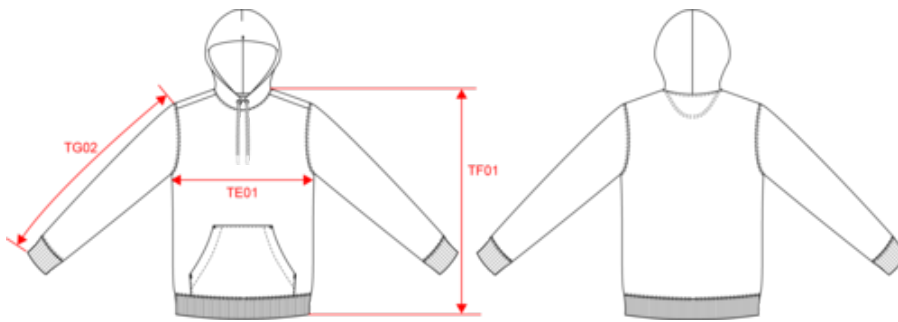

85% organic cotton and 15% post-consumer recycled polyester Ringspun combed cotton Unisex Straight fit 3-ply brushed fleece, LSF (Low Shrinkage Fleece: pre-shrunk fleece) 1/2 circle in the back Kangaroo pocket 1x1 rib bottom hem and cuffs Double overstitching on cuffs, armholes, bottom hem and 1/2 circle Taped neck inside at the back Lined hood in main material with drawstring tie-off Round drawstring with recycled metal tips and eyelets

350 g/m<sup>2</sup>

Sizes

XXS - XS - S - M - L - XL - XXL - 3XL - 4XL

More information

Logistic

5 20

Country of origin

BD - Bangladesh

Customs code

61102099

Washing instructions

Colours

Certifications

**NS401**  
Unisex hooded sweatshirt - 350gsm

**Dimensions (cm)**

Measurements in cm	XXS	XS	S	M	L	XL	XXL	3XL	4XL
TE01 - 1/2 chest width at 1.5cm below armhole	46.00	49.00	52.00	55.00	58.00	61.00	64.00	67.00	70.00
TF01 - Total height from HSP	66.00	68.00	70.00	72.00	74.00	76.00	78.00	80.00	82.00
TG02 - Long sleeve length	62.00	63.00	64.00	65.00	66.00	67.00	68.00	69.00	70.00